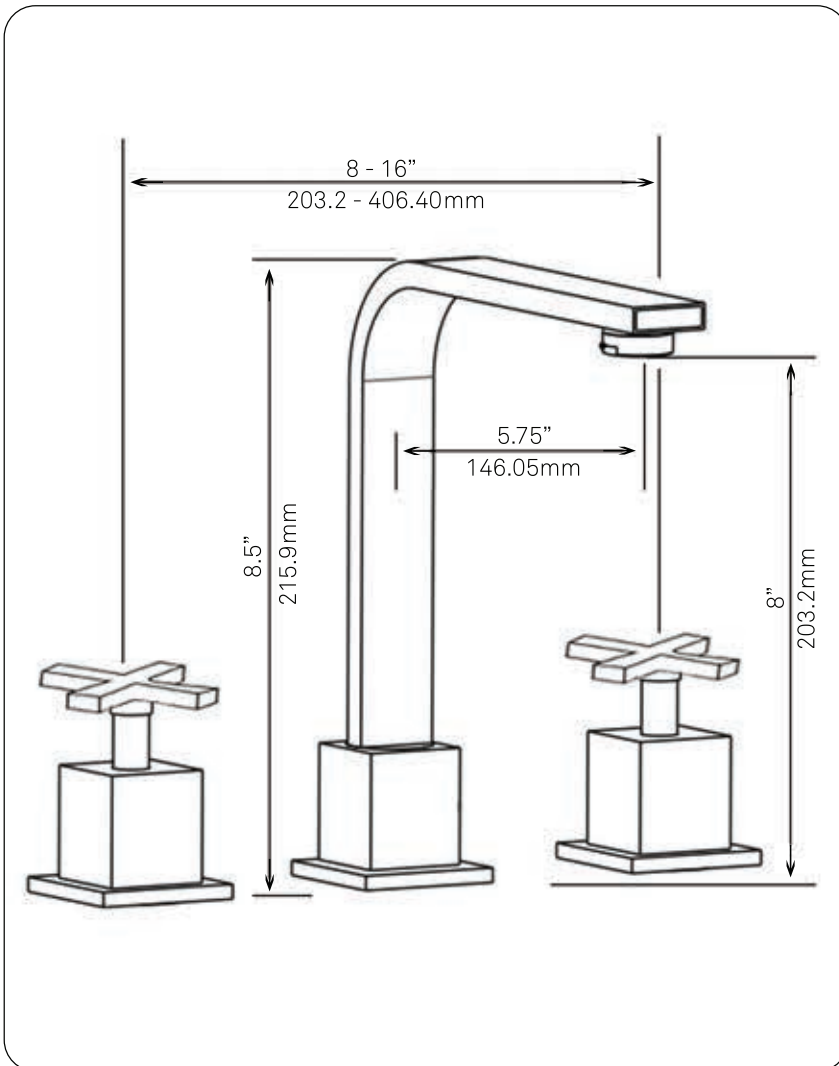

NBF-836BN MULD Widespread 2-Handle Lav Faucet, Brushed Nickel

Requested By: _____

Specific Features: _____

STANDARD SPECIFICATIONS:

- Lavatory faucet with PVD brushed nickel finish
- Double handles
- 8 - 16" widespread
- Solid brass construction
- Three holes, deck mount installation
- 1.375 or 1.5-inch counter diameter hole required
- cUPC and AB1953 low lead compliant
- NSF 61 and NSF 372 certified

WARRANTY:

- Limited lifetime warranty
- See www.NovattoInc.com for details

COORDINATING ACCESSORIES:

- PUD-BN-0 pop-up drain with overflow
- Glacier Ice Restoration and Sealer kit

NOTES

Novatto reserves the right (1) to make changes in specifications and materials, and (2) to change or discontinue models, both without notice or obligation. Dimensions are for reference only, see www.NovattoInc.com for finish options and product availability.